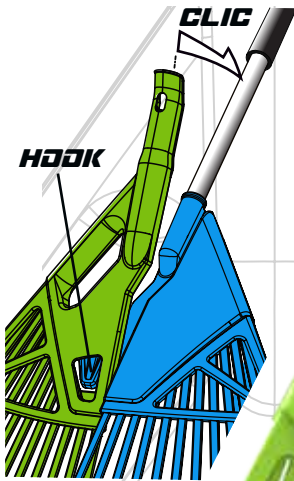

Our top of the line 3 into 1 multi purpose RG27 fitted with a practical high quality telescopic and lightweight metal handle making it the most compact and lowest cost rake for B2C delivery.

Ultra light telescopic powder coated handle

NPVC Soft Grip with UV resistant Adjuvant

SCOOPING MODE

Clip-On Grabber Handle

Auxiliary Handle for Heavier Loads

Strong High Density Reprocessed Polypropylene

24 Durable Ribbed Fingers

Canada Marketing & Sales

Les agences Roger Boutin inc
www.agencesboutin.com

Please communicate with your acct mgrs:

LM2 Marketing Inc

Gary Menne 905-266-0332 ext. 118
gmenne@lm2.ca

Simon Chartrand 450-664-4654 ext. 115
schartrand@lm2.ca

US Marketing & Sales

Superior Marketing & Sales Company
www.vernes-international.com

Monique Vernes

monique5923@gmail.com
805 857 3136 cell

Steve Polumbo

479 616 0888 cell
spolumbo90@gmail.com