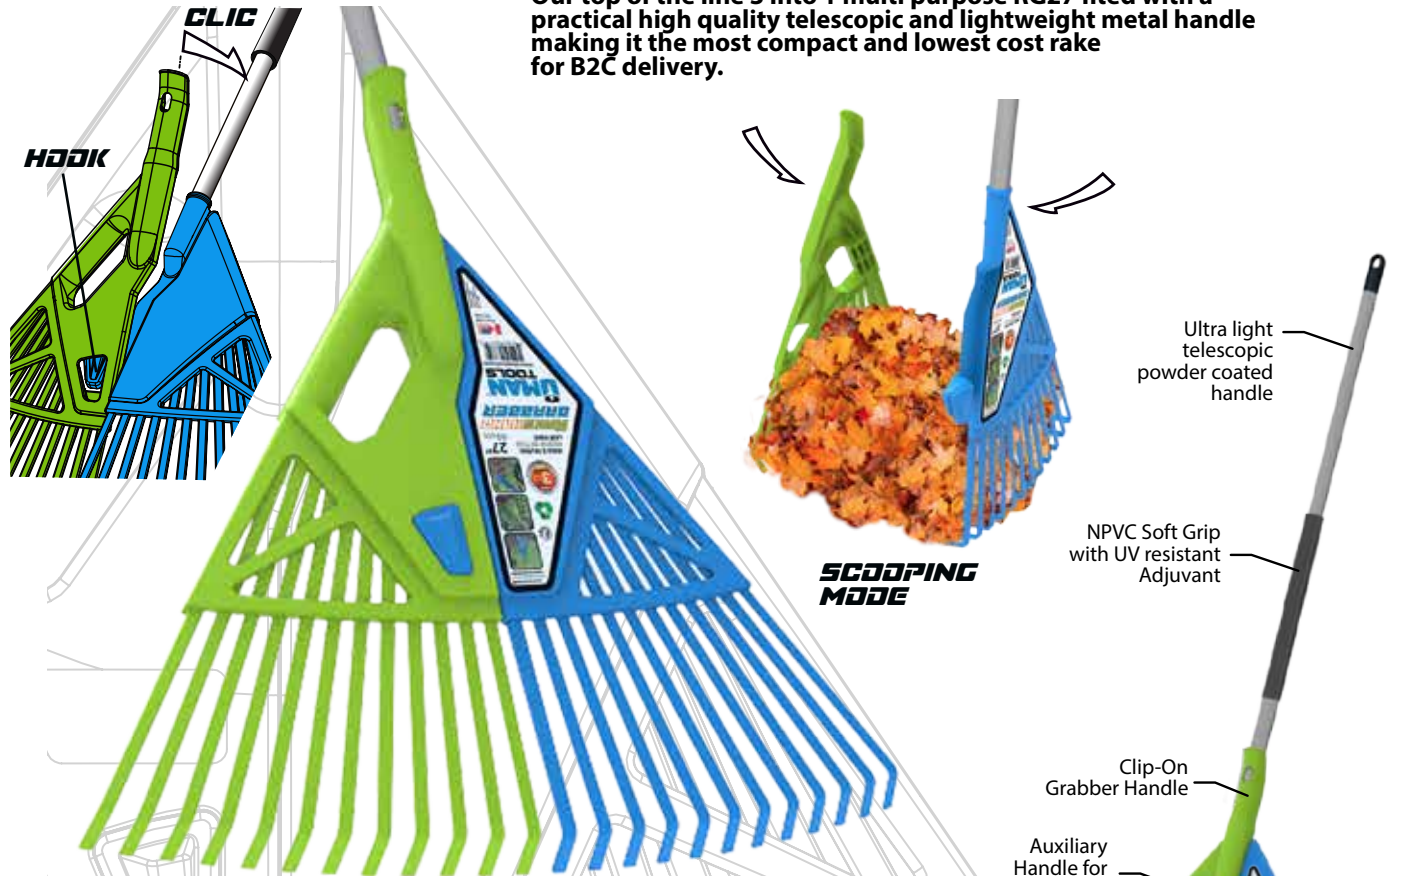

Our top of the line 3 into 1 multi purpose RG27 fitted with a practical high quality telescopic and lightweight metal handle making it the most compact and lowest cost rake for B2C delivery.

Ultra light telescopic powder coated handle

NPVC Soft Grip with UV resistant Adjuvant

SCOOPING MODE

Clip-On Grabber Handle

Auxiliary Handle for Heavier Loads

Strong High Density Reprocessed Polypropylene

24 Durable Ribbed Fingers

Canada Marketing & Sales

Les agences Roger Boutin inc
www.agencesboutin.com

Please communicate with your acct mgrs:

LM2 Marketing Inc

Gary Menne 905-266-0332 ext. 118
gmenne@lm2.ca

Simon Chartrand 450-664-4654 ext. 115
schartrand@lm2.ca

US Marketing & Sales

Superior Marketing & Sales Company
www.vernes-international.com

Monique Vernes

monique5923@gmail.com
805 857 3136 cell

Steve Polumbo

479 616 0888 cell
spolumbo90@gmail.com